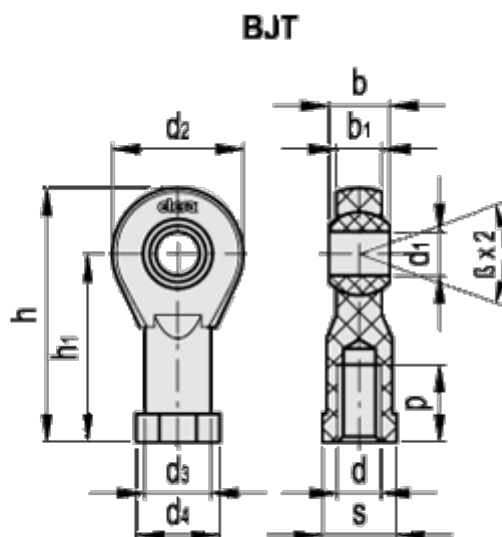

Article number: 2308470001

Description: Technopolymer rod end BJT-M6, female thread
ELESA 470001

Measures

b = 9.0

P = 12

d = M6

s = 11

d1 = 6.00

d2 = 20

d3 = 10

d4 = 13

h = 40

h1 = 30